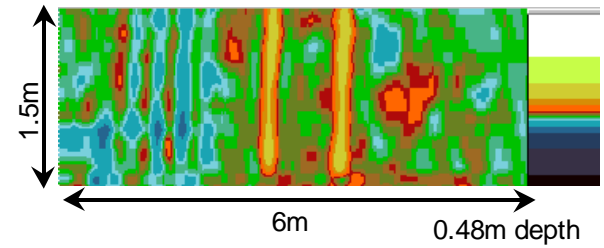

RADAN for WINDOWS - 3-D Module

Vertical Slicing

Horizontal Slicing

Time Slicing

3-D Cube Display
Horizontal cross-section

Fence Display