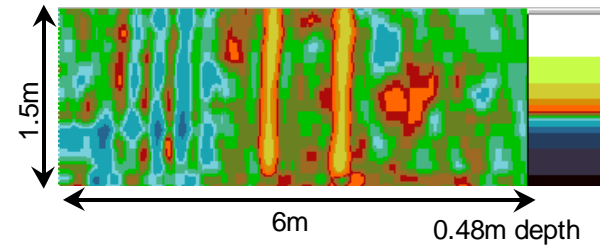

RADAN for WINDOWS - 3-D Module

Vertical Slicing

Horizontal Slicing

Time Slicing

3-D Cube Display
Horizontal cross-section

Fence Display